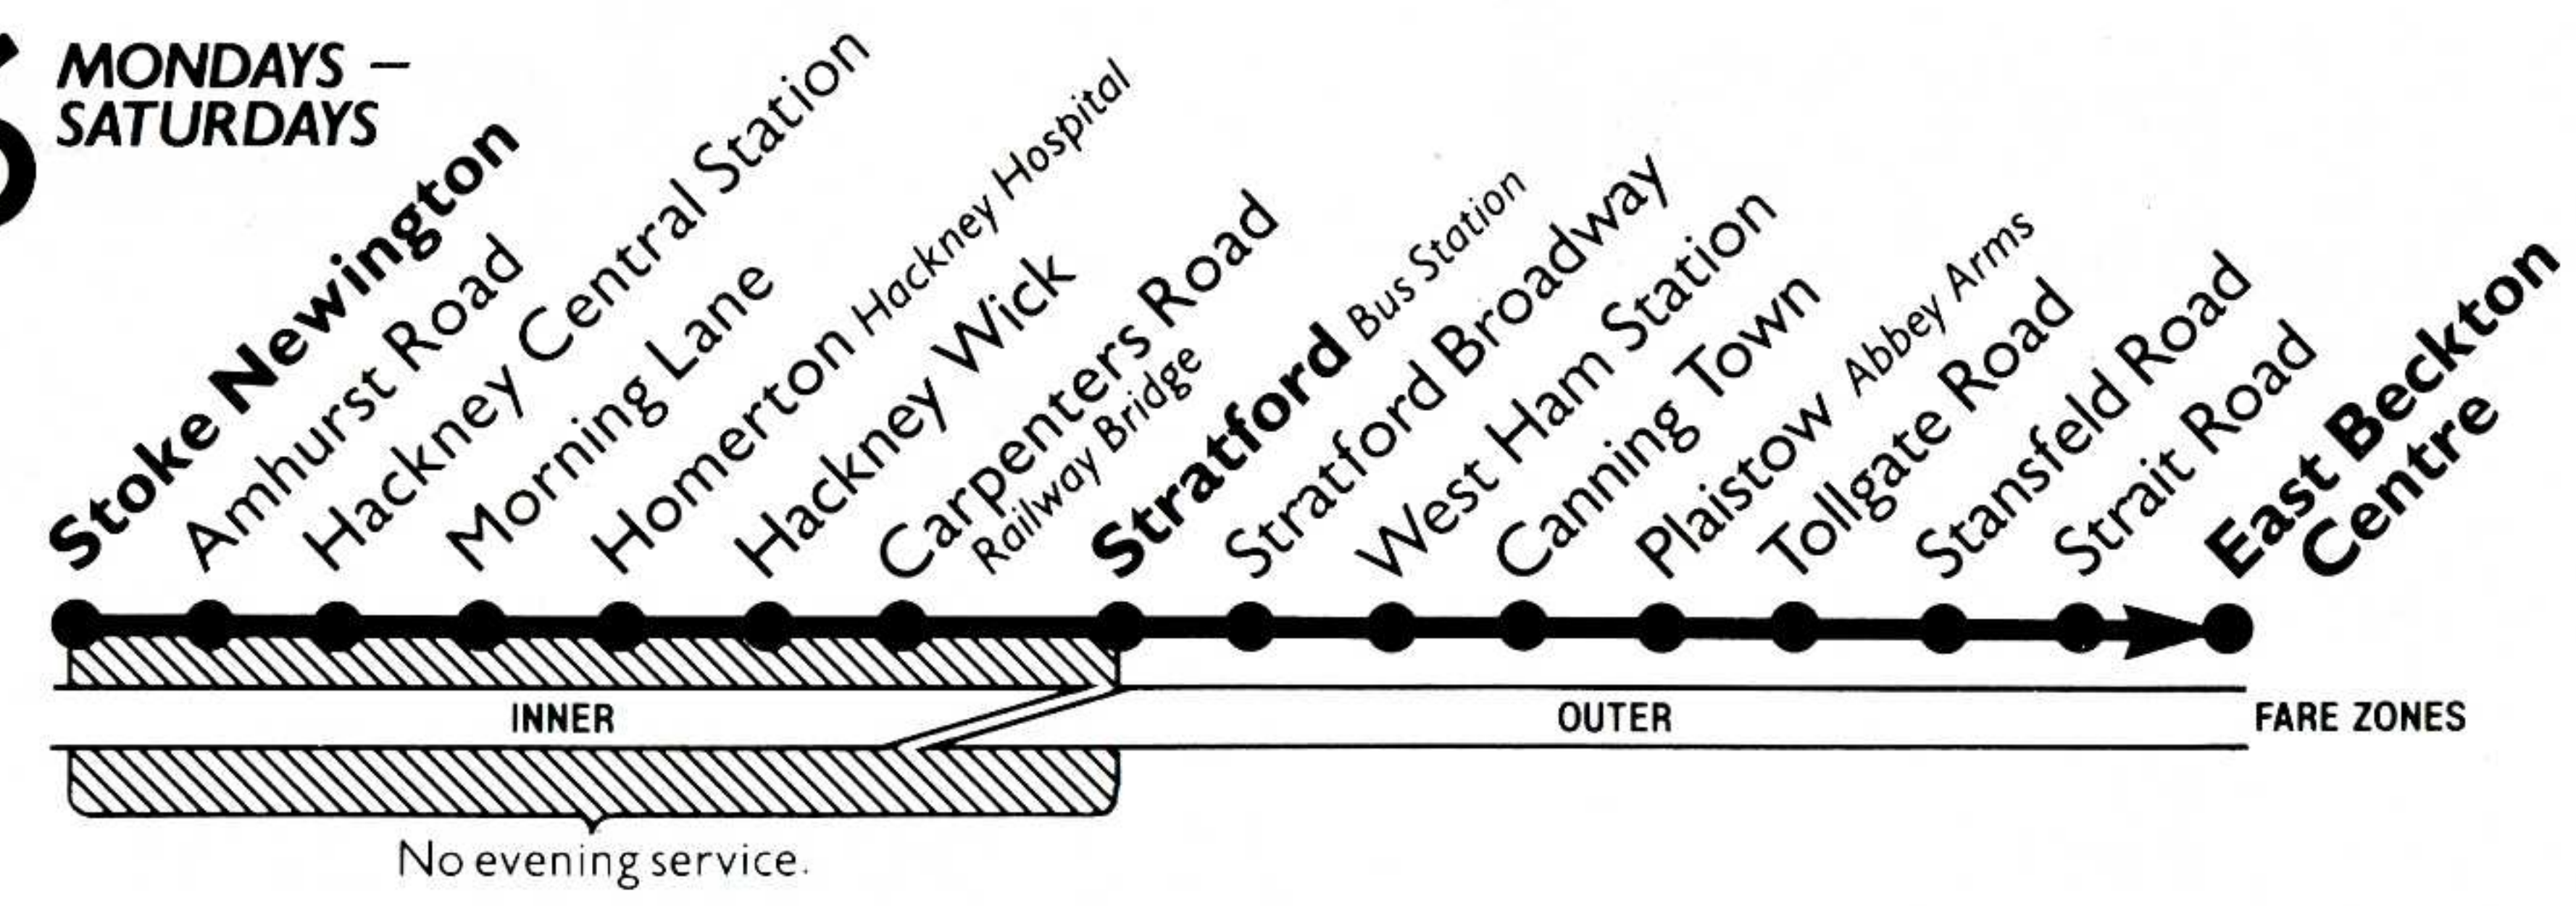

276 MONDAYS - SATURDAYS

Please have your fare ready to
PAY THE DRIVER

Mondays to Fridays

Stoke Newington Common	0643	0705	0725	0744	0804	0824	0844	0904	0924	0944	1003	1021	1038	1058
Stoke Newington High Street (X)	0645	0707	0727	0746	0806	0826	0846	0906	0926	0946	1005	1023	1040	1100
Hackney Central Station	0602	0630	0652	0715	0735	0756	0816	0836	0856	0916	0936	0956	1015	1033
Homerton Hackney Hospital	0607	0635	0657	0721	0741	0802	0822	0842	0902	0922	0942	1002	1021	1039
Hackney Wick Station	0612	0640	0702	0726	0748	0809	0829	0849	0909	0929	0949	1009	1028	1046
Stratford Bus Station	0616	0644	0707	0731	0753	0814	0834	0854	0914	0934	0954	1014	1033	1051
Stratford Broadway	0618	0646	0710	0734	0756	0817	0837	0857	0917	0937	0957	1017	1036	1054
West Ham Station	0622	0650	0715	0739	0801	0822	0842	0902	0922	0942	1002	1022	1041	1059
Canning Town Station	B 0624	0652	B 0719	0743	0805	0826	0846	0906	0926	0945	1005	1025	1044	1102
Plaistow Abbey Arms	0617	0628	0656	0714	0723	0748	0810	0831	0851	0911	0931	0950	1010	1030
Cyprus Beaconsfield Street	0626	0637	0705	0726	0735	0759	0821	0842	0902	0923	0942	1000	1020	1040
East Beckton District Centre	0628	0639	0707	0728	0737	0802	0824	0845	0905	0925	0945	1003	1023	1043
Stoke Newington Common	1118		38	58	18	1438	1458	1517	1536	1556	1616	1636	1656	1716
Stoke Newington High Street (X)	1120		40	00	20	1440	1500	1519	1538	1558	1618	1638	1658	1718
Hackney Central Station	1130	Then	50	10	30	1450	1510	1529	1549	1609	1629	1649	1709	1729
Homerton Hackney Hospital	1136	at	56	16	36	1456	1516	1535	1556	1616	1636	1656	1716	1736
Hackney Wick Station	1143	these	03	23	43	1503	1523	1542	1603	1623	1643	1703	1723	1743
Stratford Bus Station	1148	minutes	08	28	48	UNTIL 1508	1528	1549	1610	1630	1650	1710	1730	1750
Stratford Broadway	1151	past	11	31	51	1511	1531	1552	1613	1633	1653	1713	1733	1753
West Ham Station	1156	each	16	36	56	1516	1536	1558	1619	1639	1659	1719	1739	1759
Canning Town Station	1159	hour	19	39	59	1519	1539	1601	1622	1642	1702	1722	1742	1802
Plaistow Abbey Arms	1204		24	44	04	1524	1543	1605	1626	1646	1706	1726	1746	1806
Cyprus Beaconsfield Street	1214		34	54	14	1534	1555	1617	1638	1658	1718	1738	1758	1818
East Beckton District Centre	1217		37	57	17	1537	1558	1620	1641	1701	1721	1741	1801	1821
Stoke Newington Common	1836	1856		1916	1938									
Stoke Newington High Street (X)	1838	1858		1918	1940									
Hackney Central Station	1848	1908		1928	1947									
Homerton Hackney Hospital	1854	1914		1934	1952									
Hackney Wick Station	1859	1919		1939	1957									
Stratford Bus Station	1904	1924	1937	1943	2001	2007	2037	2107	2137	2207	2237	2307		
Stratford Broadway	1907	1927	1939	1945	2003	2009	2039	2109	2139	2209	2239	2309		
West Ham Station	1912	1932	1943	1949	2007	2013	2043	2113	2143	2213	2243	2313		
Canning Town Station	1914	1934	1945	1951	2009	2015	2045	2115	2145	2215	2245	2315		
Plaistow Abbey Arms	1918	1938	1949	1955	2013	2019	2049	2119	2149	2219	2249	2319		
Cyprus Beaconsfield Street	1928	G 1958	G	G	2028	2058	2128	2158	2228	G	G			
East Beckton District Centre	1930		2000			2030	2100	2130	2200	2230				

Saturdays